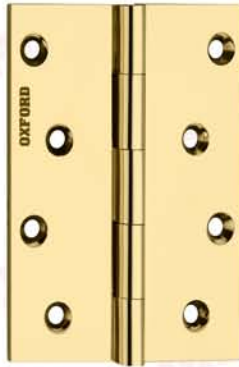

Size : 4x12x6 Inch
4x12x9 Inch

SS C9

Size : 9 Inch
Avl. in Alum. & SS

FLUSH HINGES

Size : 4x3 Inch

OXFORD HINGES

Size : 3x2.5, 4x3x3, 5x3x3
Finish : AB, AC, BLACK, GP, SN

SS BALL BEARING

Size : 4x3x3
Finish : Stainless Steel

SS BUTT

Size : 3, 4, 5 Inch
Finish : Stainless Steel

MS BUTT

Size : 2, 2.5, 3, 4 Inch
Finish : GP, Self

BRASS BUTT

Size : 2, 2.5, 3, 4, 5 Inch
Finish : Brass

BRASS RAILWAY

Size : 3, 4, 5 Inch
Finish : Brass

BRASS PARLIAMENT

Size : 3x3, 4x3, 4x4, 4x5, 4x6 Inch
Finish : Brass

ROUND HINGE

Size : 12 to 40mm

T-HINGE

Size : 4, 6, 8, 10, 12 Inch
Finish : WZP

STRAP HINGE