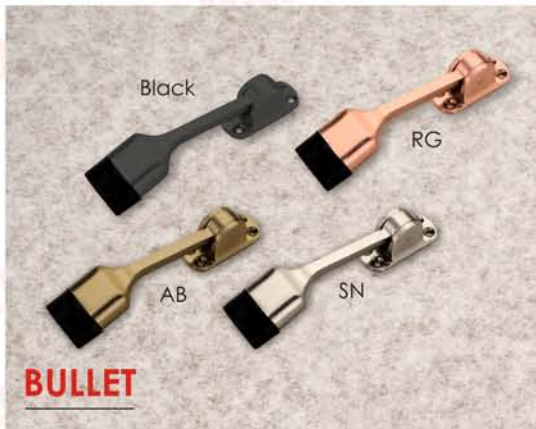

BULLET

ON OFF

PUSH

FURNITURE FITTING

CORNER ARM

Sizes : 20, 25, 30, 40, 50, 65, 75, 100 mm

T FLAT CORNER

BALL CATCHER

Sizes : 40, 45, 50, 60, 70 mm

BRASS

**BATTERY
TERMINAL**

**MAGNET
CATCHER**