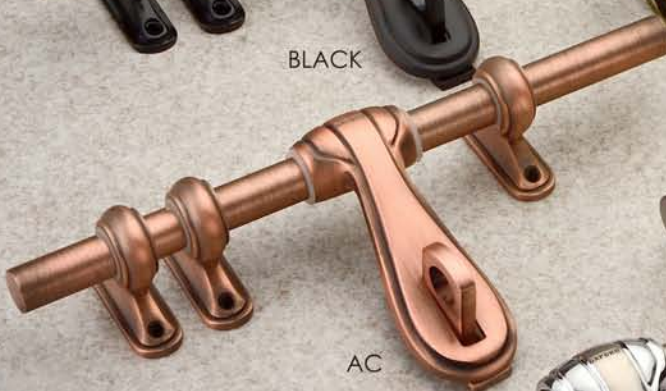

Avl. Sizes : 6 to 14 Inch

OVAL

BLACK

AB

AC

GL/SL

SN/CP

CH - 535