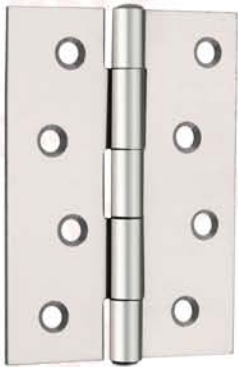

Size : 4x12x6 Inch
4x12x9 Inch

SS C9

Size : 9 Inch
Avl. in Alum. & SS

FLUSH HINGES

Size : 4x3 Inch

OXFORD HINGES

Size : 3x2.5, 4x3x3, 5x3x3
Finish : AB, AC, BLACK, GP, SN

SS BALL BEARING

Size : 4x3x3
Finish : Stainless Steel

SS BUTT

Size : 3, 4, 5 Inch
Finish : Stainless Steel

MS BUTT

Size : 2, 2.5, 3, 4 Inch
Finish : GP, Self

BRASS BUTT

Size : 2, 2.5, 3, 4, 5 Inch
Finish : Brass

BRASS RAILWAY